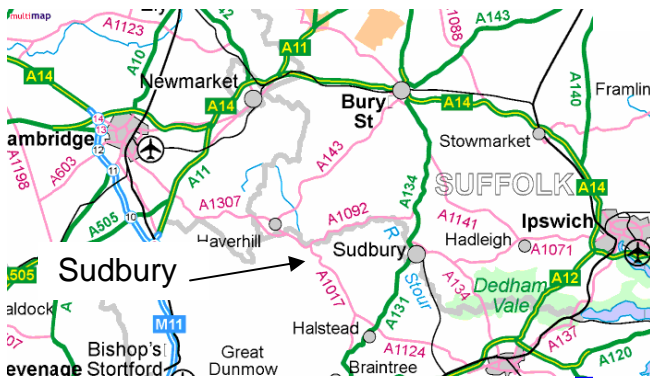

# 1 Bank Buildings Location Plan

1 Bank Buildings  
Station Road  
SUDBURY  
Suffolk  
CO10 2SP

Tel: 01787 311140  
Fax: 01787 313150  
[www.sbsurveyors.co.uk](http://www.sbsurveyors.co.uk)

Location plan only do not scale. OS Licence No AL 100039257

1 Bank Buildings

From Bury St Edmunds take the A134 to Sudbury. Follow Melford Road and Girling Street. Turn Right into King Street and then left into Friars Street Station Road is first on the Left and SB Surveyors are on the left at the next junction.