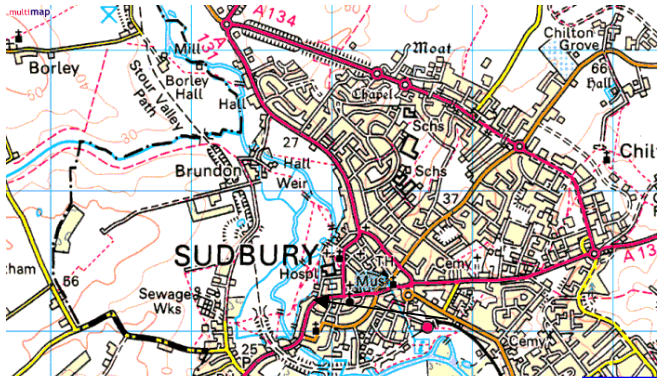

# 1 Bank Buildings Location Plan

1 Bank Buildings  
Station Road  
SUDBURY  
Suffolk  
CO10 2SP

Tel: 01787 311140  
Fax: 01787 313150  
[www.sbsurveyors.co.uk](http://www.sbsurveyors.co.uk)

Location plan only do not scale. OS Licence No AL 100039257

1 Bank Buildings

From Bury St Edmunds take the A134 to Sudbury. Follow Melford Road and Girling Street. Turn Right into King Street and then left into Friars Street Station Road is first on the Left and SB Surveyors are on the left at the next junction.