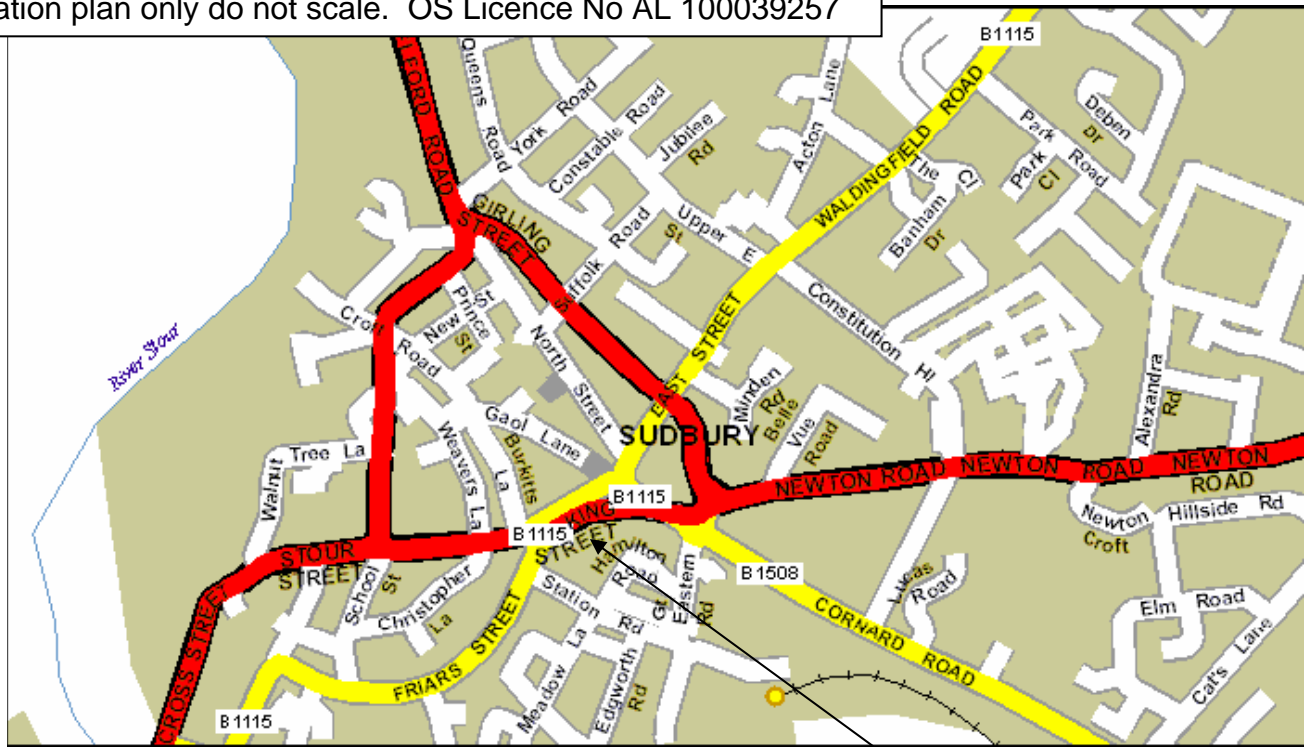

# 1 Bank Buildings Location Plan

1 Bank Buildings  
Station Road  
SUDBURY  
Suffolk  
CO10 2SP

Tel: 01787 311140  
Fax: 01787 313150  
[www.sbsurveyors.co.uk](http://www.sbsurveyors.co.uk)

Location plan only do not scale. OS Licence No AL 100039257

1 Bank Buildings

From Bury St Edmunds take the A134 to Sudbury. Follow Melford Road and Girling Street. Turn Right into King Street and then left into Friars Street Station Road is first on the Left and SB Surveyors are on the left at the next junction.